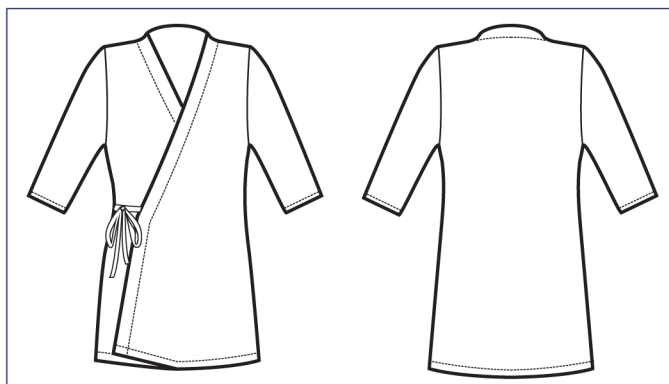

GIACCA SENZA BOTTONI (NO BUTTONS)

057352
GIACCA SHIBUYA
65% polyester
35% cotton
195 gr/m²
M • XL
BLU

057351
GIACCA SHIBUYA
65% polyester
35% cotton
195 gr/m²
M • XL
NERO